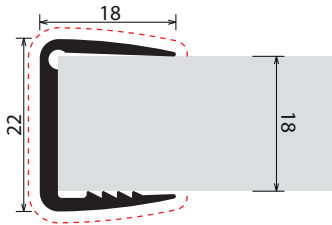

The shelf profile acts as a support for the shelves and, at the same time, allows their aesthetics to be enhanced. Available in various finishes, they can be placed directly on the shelf edge or inserted in milled shelves.

## BORDI CON FRESATA - INSERTED EDGES

D.1098

NV9891

SI.2508

SI.8215

Quote - Quotes

Dettaglio - Details

----- finitura/finish