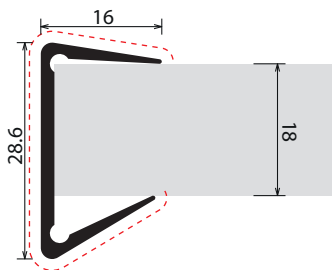

----- finitura/finish