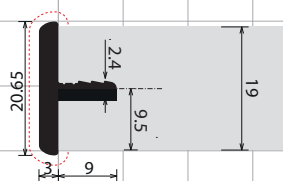

BORDI INFILATI - EDGES

D.1022

SL.7307

BORDI CON FRESATA - INSERTED EDGES

D.1098

NV9891

SI.2508

SI.8215