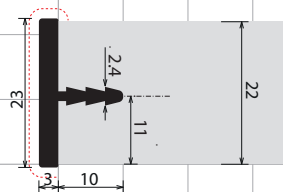

BORDI CON FRESATA - INSERTED EDGES

D.1098